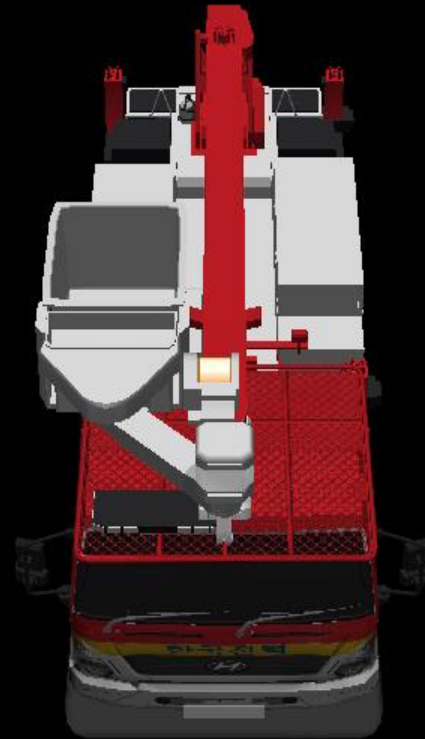

# 1톤 탑차

221031-16:37

15

# 한국전력 바구니차

● 221128-10:45

16

# 어린이 버스

110501-23:29

3D

Navigation icons: 3D view, front view, rear view, left view, right view, top view, bottom view.

Control icons: Play/Pause, Close.